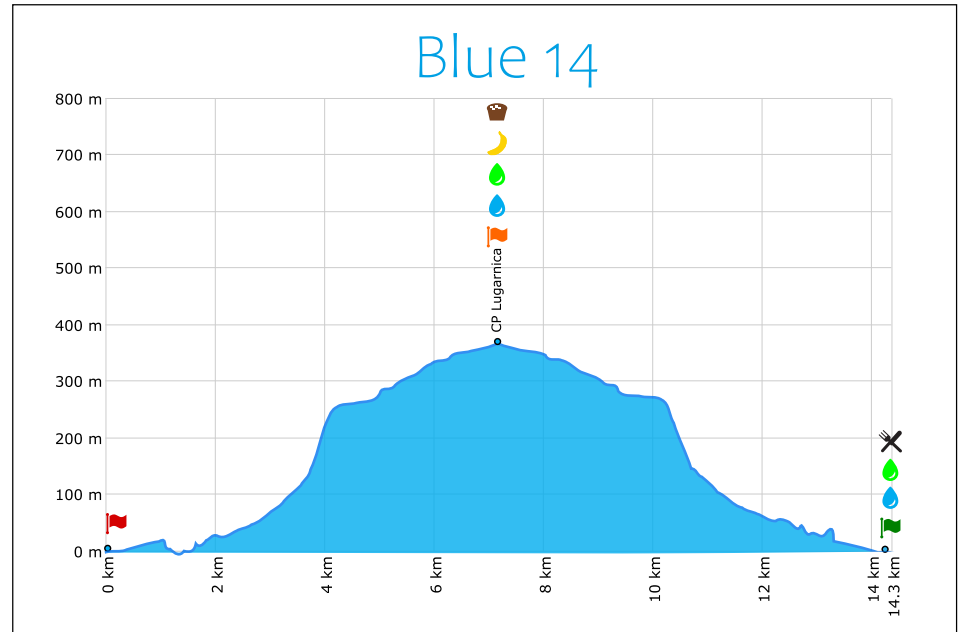

Paklenica Trail 2020

START/FINISH: **Starigrad-Paklenica**
(Iglu Šport shop)

LENGTH: **14 km**

ELEVATION: **400 m+/-**

DATE: **May 16th 2020**

EMERGENCY: **112**

- | | |
|--|---|
|  start |  water |
|  checkpoint |  iso drink |
|  finish |  fruits |
| |  snack |
| |  lunch |

**MOUNTAIN
TRAVELLER
CROATIA**

Passion for nature